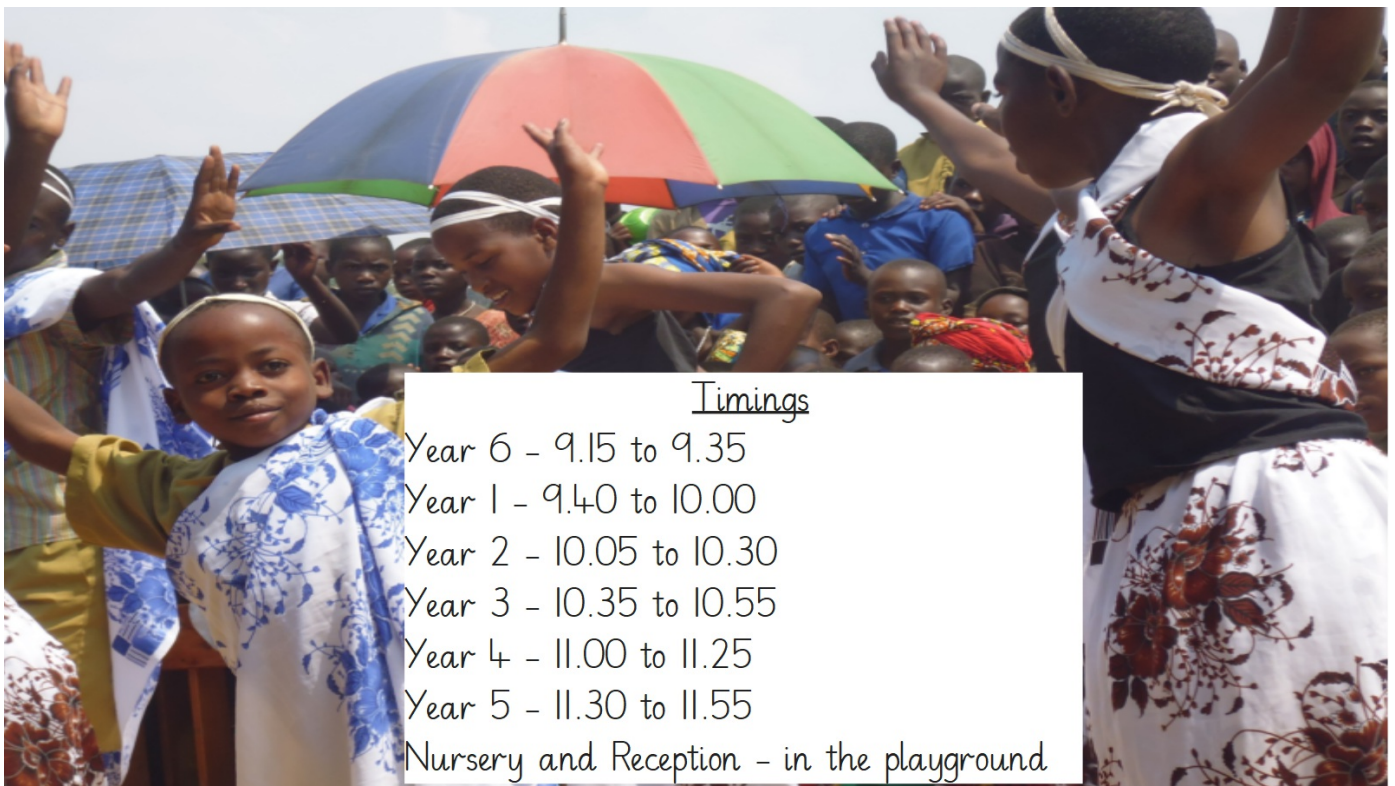

Run for Rusuzumiro 2021

When: Friday 25th June, 2021

Where: Vine Park

Time: Each class is given an allocated time

Equipment: PE kit, running shoes and water bottle

Timings

Year 6 - 9.15 to 9.35

Year 1 - 9.40 to 10.00

Year 2 - 10.05 to 10.30

Year 3 - 10.35 to 10.55

Year 4 - 11.00 to 11.25

Year 5 - 11.30 to 11.55

Nursery and Reception - in the playground

This will be our 6th year for Run for Rusuzumiro. This year, all money raised will contribute towards the following two projects:

Buy health insurance cards for 347 children and adults

This is the 4th year we have proudly supported low income families to buy health insurance cards. The cost is approx. £3 per person and enables 347 parents and children from 68 families to access vital primary healthcare for one year from 1st July, 2021 to 30th June, 2022.

This project will cost
£1000

Retaining Wall and Fence Project

Rusuzumiro School is located on a very hilly site. The wall in the photo is causing major concern. Vincent, the head teacher, is very concerned that a child or teacher might slip down and be injured. The closest hospital is about 30km away and there's no public transport from Rusuzumiro either so it's a motorbike ride or a 9km walk to Muganza village to get the local bus - definitely not ideal with a broken ankle or similar! The priority therefore is to build a 17m long x 2.98m high stone/cement wall to safeguard children and staff from falling.