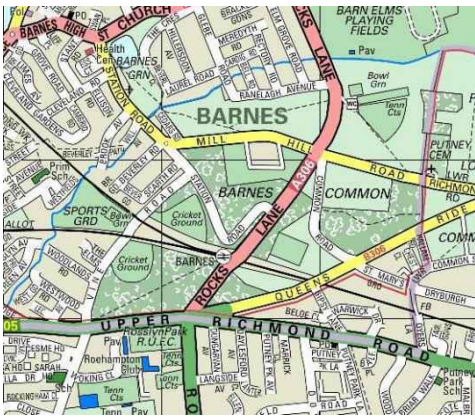

Maps

Links to prior learning:
Plan view and side view (Y1)
Following maps (Y1)

Barnes and Beyond Geography Y2: Barnes local study

Barnes local study
Barnes is located in southern England.

Barnes is an urban settlement within the city of London.

Barnes is situated south of the river Thames.

Maps
Using map keys,
north, south, east and west

Key Vocabulary
key list of symbols relating to a map
symbols a picture used to represent places and features on a map
locality the local area
urban built-up area
north, south, east and west 4 directions of the compass
United Kingdom the land mass comprising England, Northern Ireland, Scotland and Wales
England one country within the United Kingdom
River Thames main river running through London

Links to other subjects:
Maths – clockwise and anti-clockwise, quarter, half, three quarter turn.