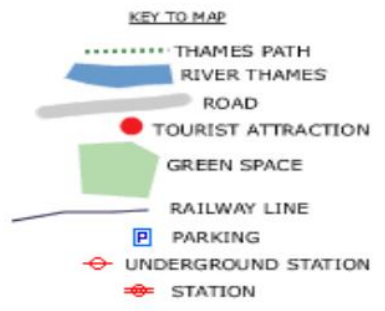

Maps

Links to prior learning:
Plan view and side view (Y1)
Following maps (Y1)

Barnes and Beyond Geography Y2: Barnes local study

Barnes local study
Barnes is located in southern England.

Barnes is an urban settlement within the city of London.

Barnes is situated south of the river Thames.

Maps
Using map keys,
north, south, east and west

Key Vocabulary
key list of symbols relating to a map
symbols a picture used to represent places and features on a map
locality the local area
urban built-up area
north, south, east and west 4 directions of the compass
United Kingdom the land mass comprising England, Northern Ireland, Scotland and Wales
England one country within the United Kingdom
River Thames main river running through London

Links to other subjects:
Maths – clockwise and anti-clockwise, quarter, half, three quarter turn.